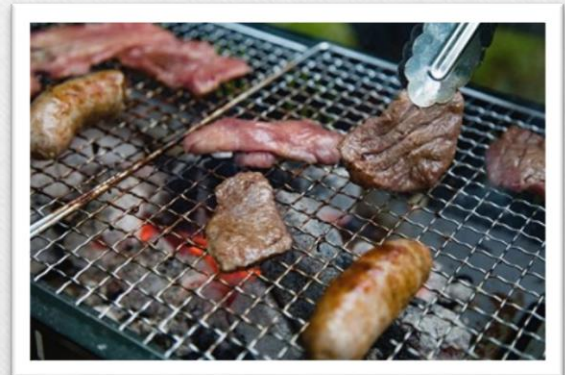

The logo for Teamwork+, featuring the word "Team" above "work" with a plus sign in an orange circle to the right.

Team  
work+

A background image showing an outdoor cooking activity. In the foreground, a person's hands are seen preparing food on a large, dark metal griddle. The griddle is filled with sliced green onions and other vegetables. In the background, several people are gathered around a table, some holding plates of food. The setting appears to be an outdoor event or festival, with trees and a building visible in the distance.

# 謎解きバーベキュー

# 謎解きバーベキューとは？

チームで協力して、謎問題を解き  
バーベキューの食材を探し出します！

早く解ければ、いい食材をGET！  
解けなければ、食材が手に入らない…

まさに**弱肉強食**のバーベキューです！